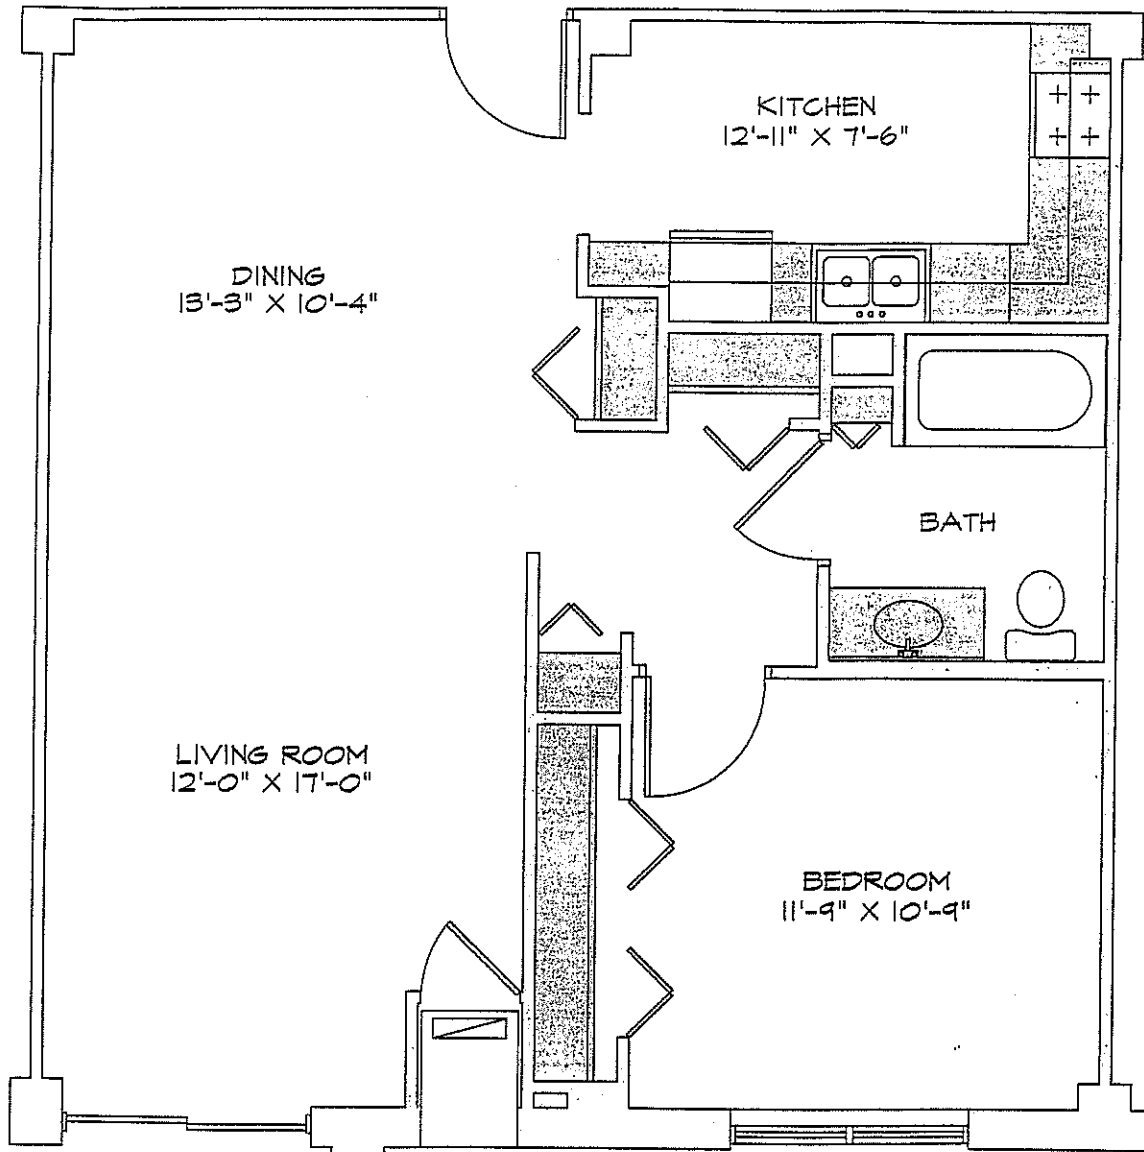

OAK FOREST HORIZON SENIOR LIVING

UNIT TYPE 'A' - ONE BEDRM

UNIT TYPE 'A' - AS SHOWN = 740SQ.FT. / 14 UNITS
UNIT TYPE 'A1' - WITH SHOWER = 740SQ.FT. / 14 UNITS
UNIT TYPE 'A1A' - ACCESSIBLE = 740SQ.FT. / 3 UNITS