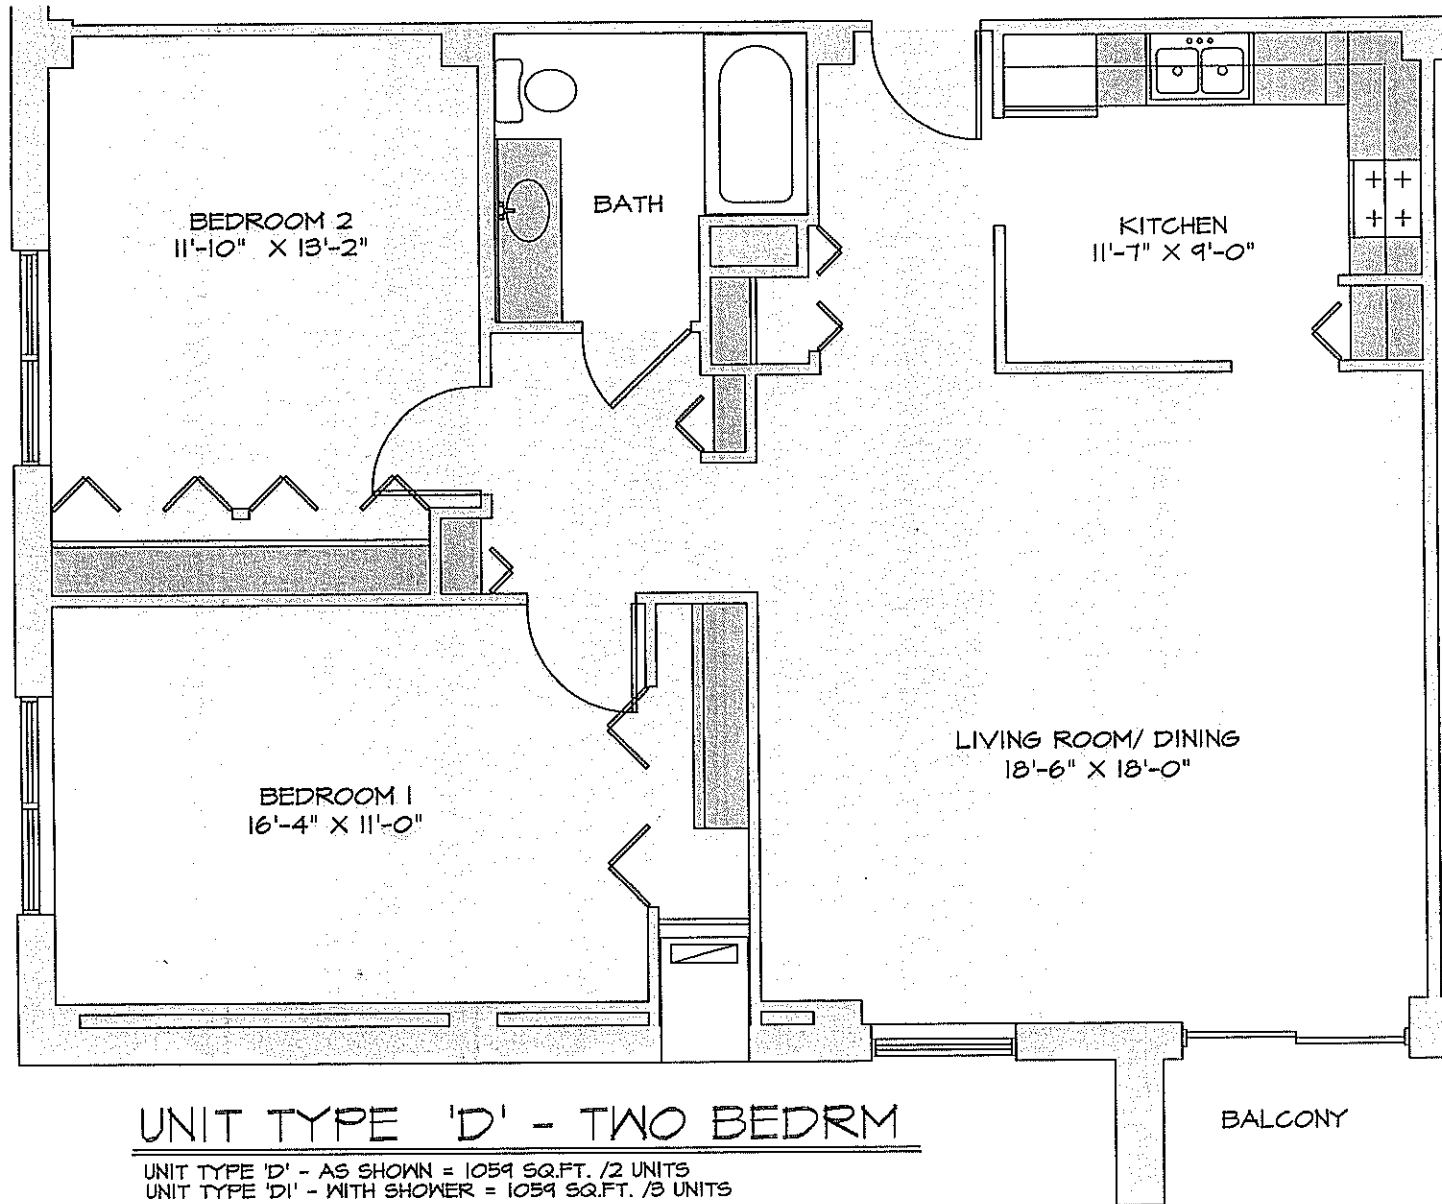

OAK FOREST HORIZON SENIOR LIVING

UNIT TYPE 'D' - TWO BEDRM

UNIT TYPE 'D' - AS SHOWN = 1059 SQ.FT. /2 UNITS
UNIT TYPE 'D1' - WITH SHOWER = 1059 SQ.FT. /3 UNITS

Tyson and Billy Architects P.C.
4000 Morsay Drive
Rockford, IL 61107
(815) 224-8222
FAX (815) 224-8218